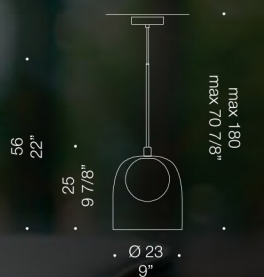

GHOST S23
Included led 2700K CRI 90
1 x 9W 1400 lm